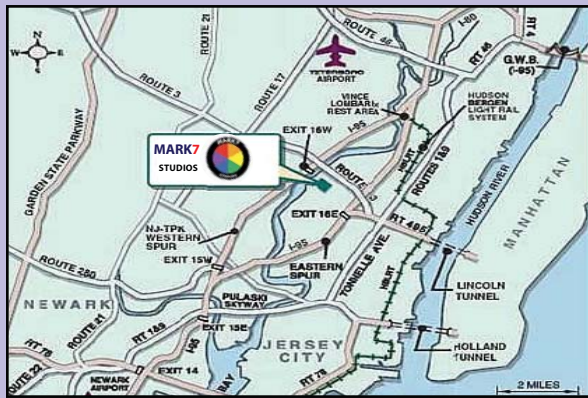

LOCATION

Located just off Rt 3 and the NJ Turnpike. The Garden State Pkwy, Rt 17, 46, 1 & 9 and arteries to I-80, I-95 and I-280 are easily accessible. The building is within minutes of Manhattan and Newark International Airport. Teterboro Airport is within 4 miles of the building.

DRIVING DIRECTIONS

From Manhattan: Lincoln Tunnel, Route 3 West, exit at Meadowlands Pkwy, left at end of ramp, studio on left before the light.

From New Jersey: Route 3 East, exit right at Meadowlands Pkwy, right turn bottom of ramp, studio is on right side.

PUBLIC TRANSPORTATION

From Port Authority: Bus 190 or 129 to Crowne Plaza stop. Walk to studios.

From Penn Station: Secaucus Junction (First train stop) shuttle or taxi-ride to studios.

HIGH DEFINITION CAMERA OPTIONS ON SITE

EASILY ACCESSIBLE

The Closest Studio to Manhattan: Three miles from the Lincoln Tunnel, also accessible via the Holland Tunnel and the George Washington Bridge, our location is less than fifteen minutes from mid-town Manhattan.