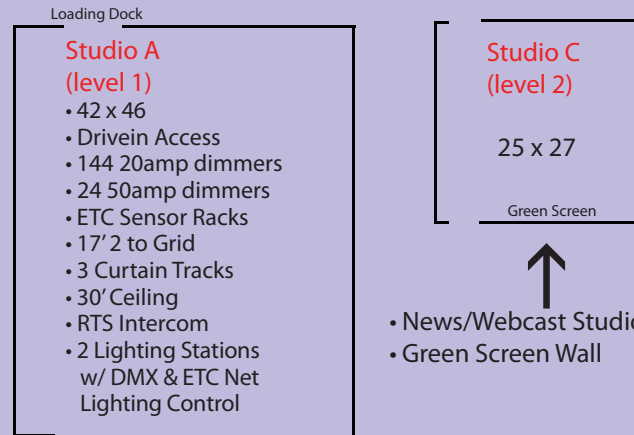

Control Room

Studio A

Studio B

Studio 8000