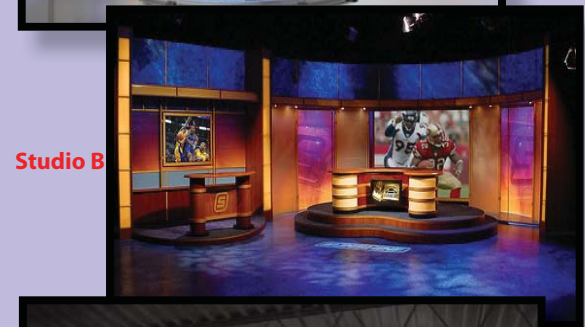

WHY MARK7 STUDIOS?

FULL SERVICE PRODUCTION FACILITIES

The Newly Upgraded Mark7 Studios Production Center: Built by the engineers who designed the studios for NBC's "Tonight Show" and the Lucas Film facilities, Mark7 is one of the advanced vertically integrated, High Definition venues on the East Coast, with live transmission capabilities.

EASILY ACCESSIBLE

The Closest Studio to Manhattan: Three miles from the Lincoln Tunnel, also accessible via the Holland Tunnel and the George Washington Bridge, our location is less than fifteen minutes from mid-town Manhattan.

STRATEGICALLY LOCATED

Studio is near hotels, restaurants, transportation, skilled labor, major equipment houses & catering, within proximity to Giants Stadium, Newark Airport, Teterboro airport, Northern New Jersey & Meadowlands Xanadu, Mark7 Studios is a practical alternative to Manhattan that also serves as an extension to the epicenters of NYC Media businesses.

PROVEN

Major TV networks— including CNBC and Univision TV/ Channel 41, have operated here 24/7 for over twenty years for live television broadcasting, producing multiple shows at a time. The facility is perfect for multi-camera production, news & sports casts, commercials, motion picture & single camera productions, PR and corporate video.

MOST COMPETITIVE RATES IN THE AREA

With 20% NJ tax credits both above and below the line, coupled with our attractive discounted rates.

RENTALS

You can rent our HD studios facilities.

CO-PRODUCTIONS

You can co-produce with us in TV shows, Film Productions and Events.

DISTRIBUTION AND PARTNERSHIPS