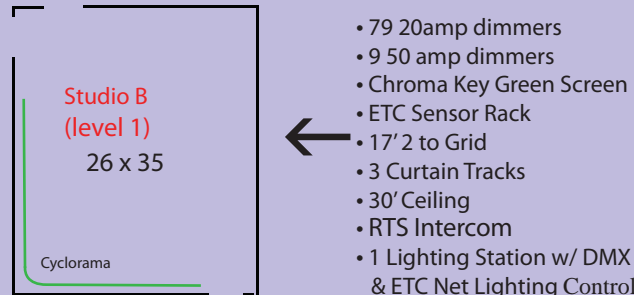

Control Room

Studio A

Studio B

Studio 8000